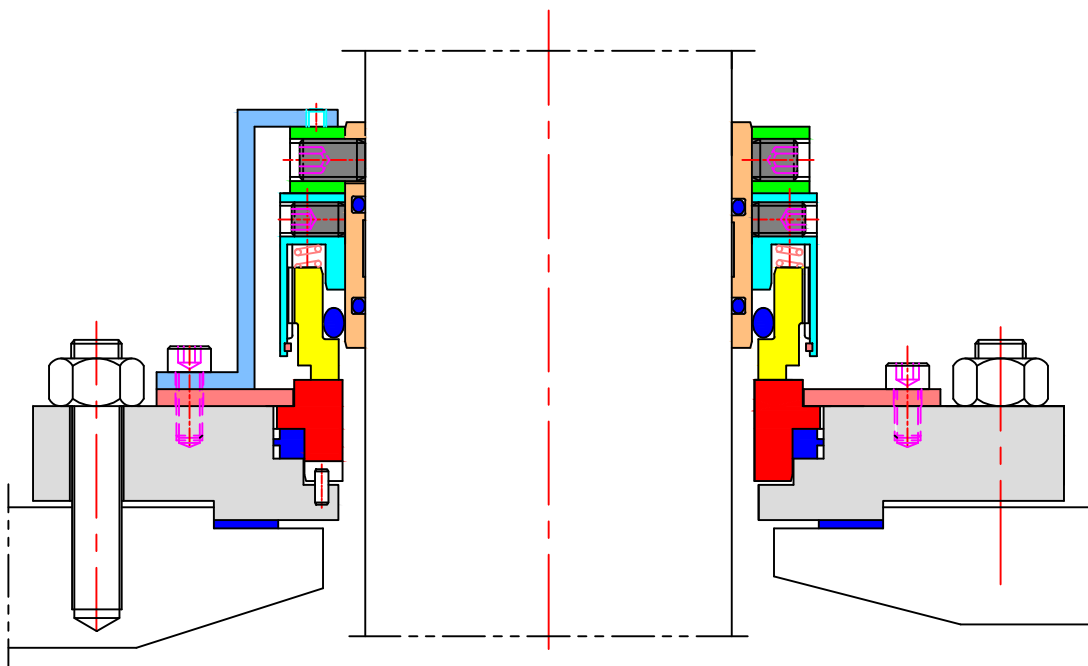

Type-5202 CR

50 SERIES MULTI SPRINGS AGITATOR SEAL

SUPER MECHANICAL SEAL